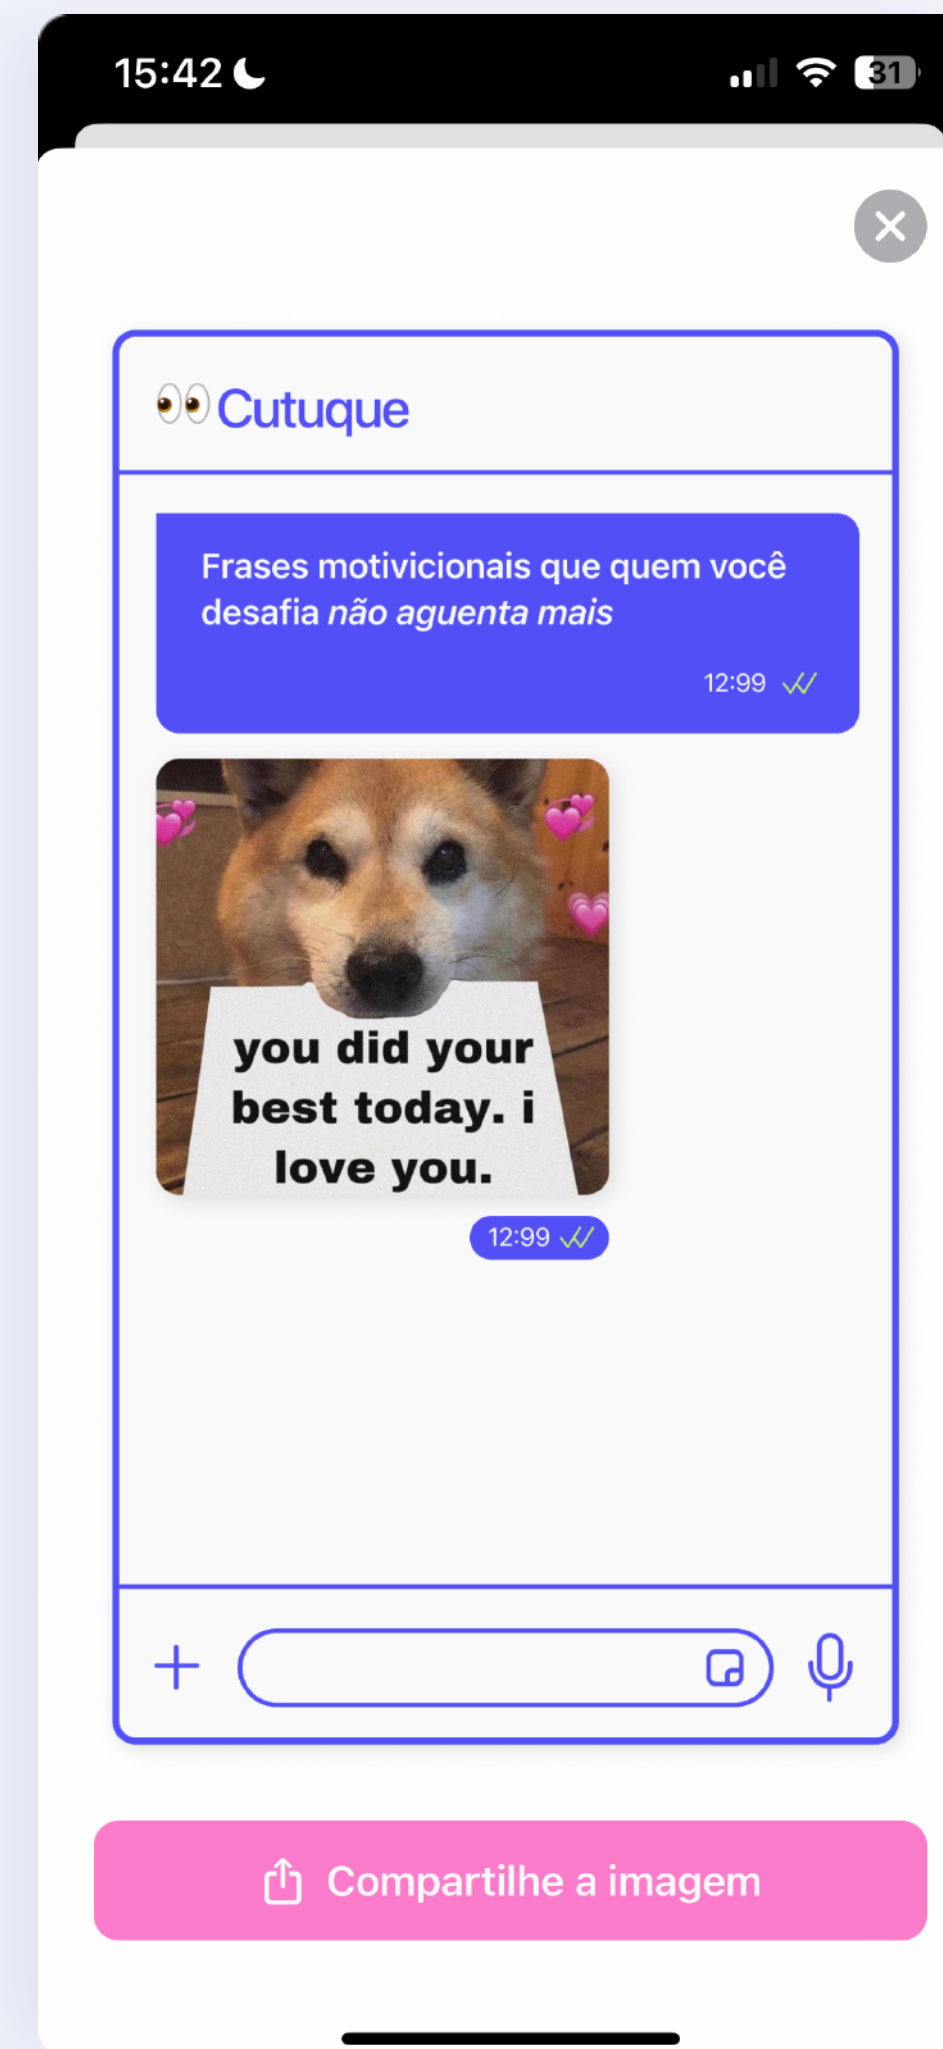

Share with your friend